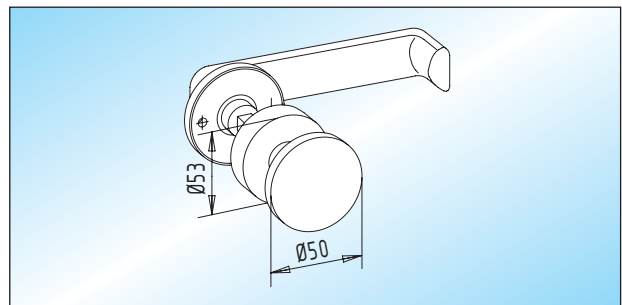

Lever handle and knob with roses
lever handle / **flat form** and fixed knob with roses
Available in aluminium!

22.256.0000. ....