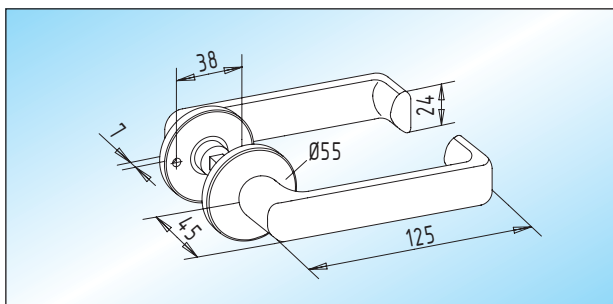

Lever handles with roses
lever handles with roses / **flat form**
Available in aluminium!

lever handle set	22.204.0000. ___
female lever handle	22.206.0000. ___