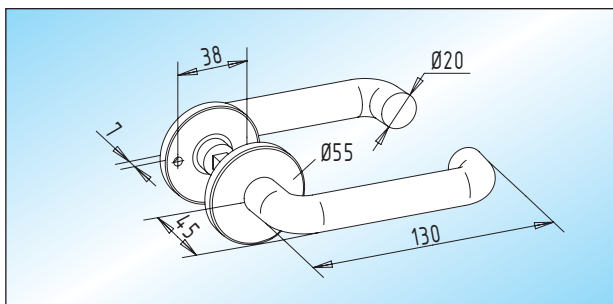

Lever handles with roses

- suitable for locks "STUDIO" and "ATELIER F/R"

Lever handles with roses
lever handles with roses / **round form**

lever handle set	22.200.0000. ___
female lever handle	22.202.0000. ___