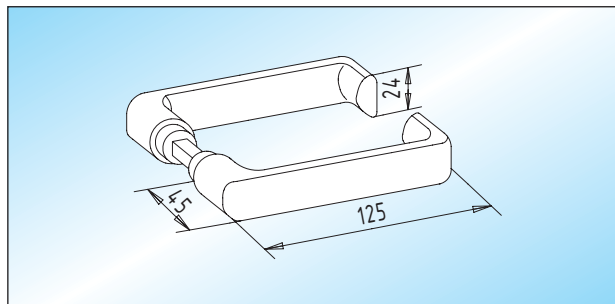

Lever handles
lever handles / flat form
Available in aluminium!

lever handle set	22.104.0000. ___
female lever handle	22.106.0000. ___