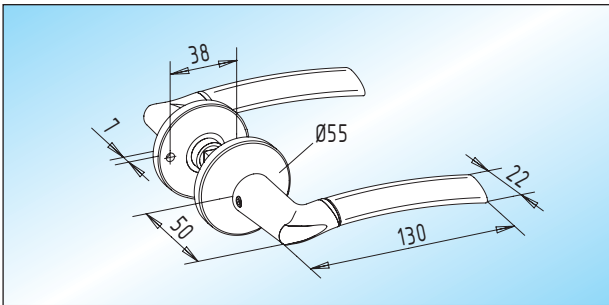

Lever handles with roses

■ suitable for locks "STUDIO" and "ATELIER F/R"

Lever handles with roses
lever handles with roses / **oval form**
shoulder: brass polished chrome / lever part: aluminium steel

lever handle set	22.216.0000.399
female lever handle	22.218.0000.399