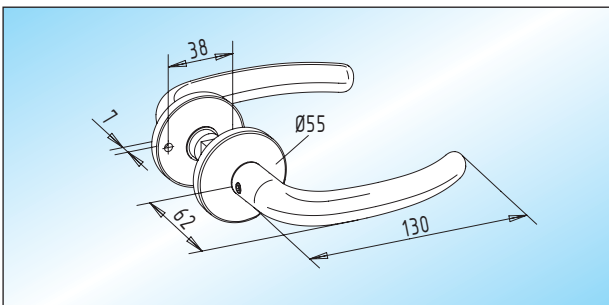

Lever handles with roses
lever handles with roses / **bent form**

lever handle set	22.220.0000. ....
female lever handle	22.222.0000. ....