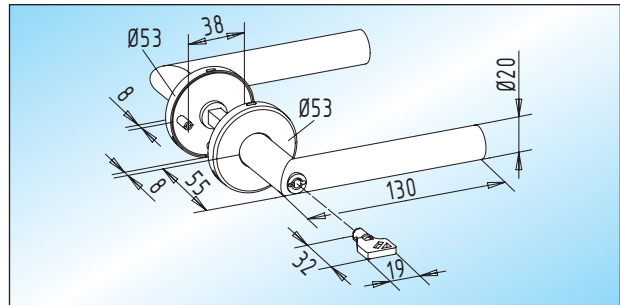

Lever handles with function roses

lever handles - **basic function, satin stainless steel.**

The entrance can be operated from inside without locking oneself up.

mitred form	22.300.0000.426
crescent form	22.302.0000.426