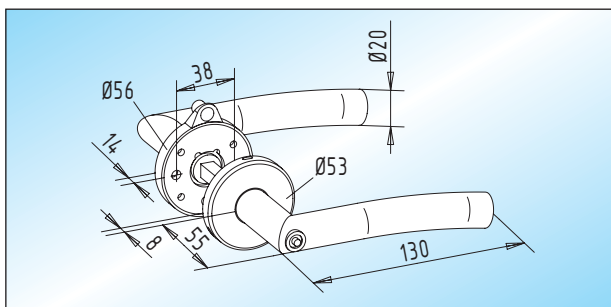

Lever handles with function roses

lever handles - **basic function with indicator and emergency opening, satin stainless steel.**

The entrance can be operated from inside without locking oneself up. In case of an emergency the door can be opened from the outside.

mitred form	22.304.0000.426
crescent form	22.306.0000.426

The lever handles can be switched into free motion through these function roses. While the inside lever handle keeps its normal function, the outside lever handle has no function. Thereby nobody is locked in whilst admittance from outside is refused.

This function can only be used when the lock is not bolt (blocked).