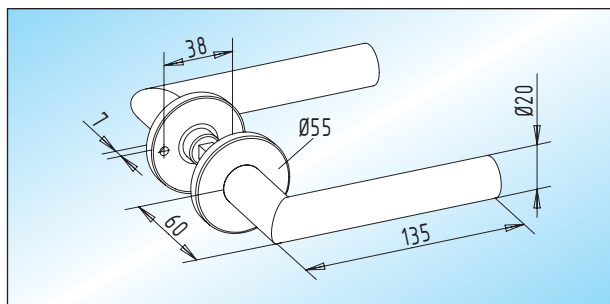

Lever handles with roses
lever handles with roses / **mitred form**

lever handle set	22.208.0000. ___
female lever handle	22.210.0000. ___