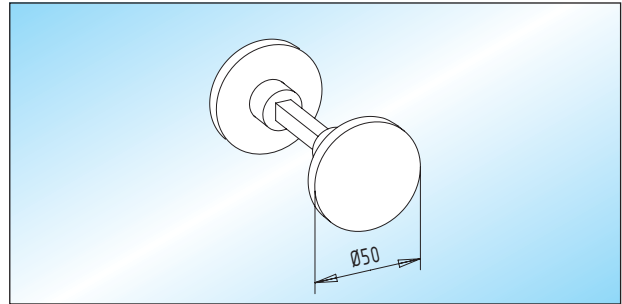

lever handle set	22.124.0000.399
female lever handle	22.126.0000.399

3

Lever handles

lever handles / bent form

lever handle set	22.120.0000. ___
female lever handle	22.122.0000. ___

Turn knob

turn knob / 50 mm dia