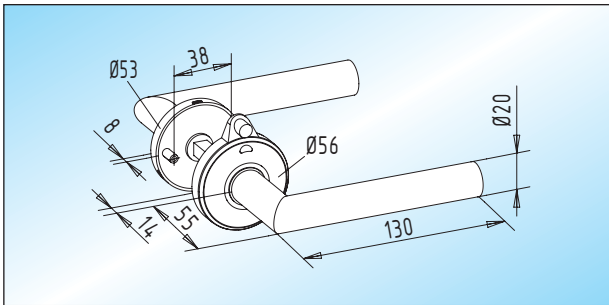

Lever handles with function roses

lever handles - **basic function, satin stainless steel.**

The entrance can be operated from inside without locking oneself up.

mitred form	22.300.0000.426
crescent form	22.302.0000.426