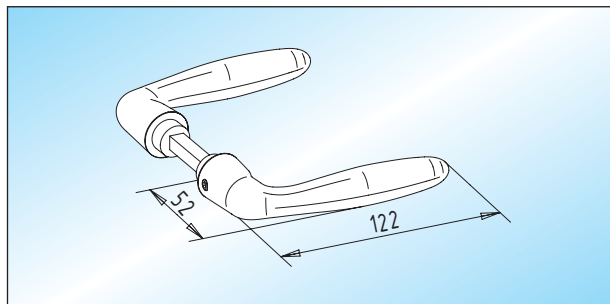

lever handle set	22.108.0000. ___
female lever handle	22.110.0000. ___

Lever handles
lever handles / flat form
Available in aluminium!

lever handle set	22.104.0000. ___
female lever handle	22.106.0000. ___