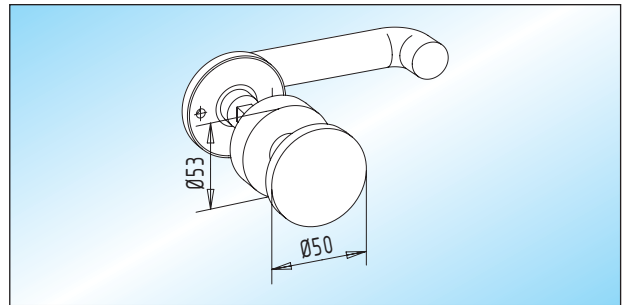

lever handle set	22.216.0000.399
female lever handle	22.218.0000.399

Lever handle and knob with roses
lever handle / **round form** and fixed knob with roses
Available in aluminium and brass!

22.254.0000.