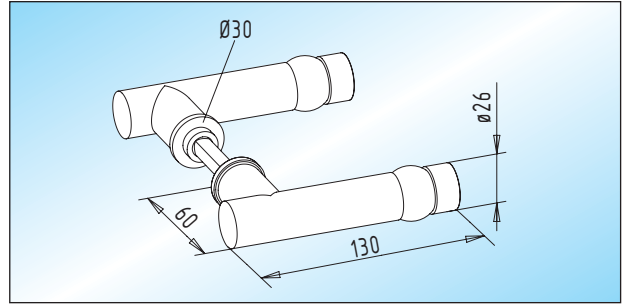

Lever handles

lever handles with glass ball "blue / clear"
brass polished chrome

lever handle set	22.124.0000.399
female lever handle	22.126.0000.399

3