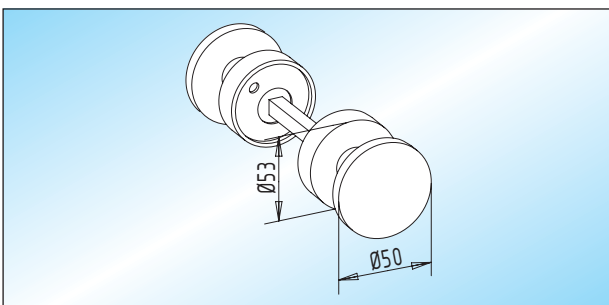

Turn knob with roses
turn knob with roses / 50 mm dia
Available in aluminium and brass!

turn knob set	22.250.0000. ....
female turn knob	22.252.0000. ....