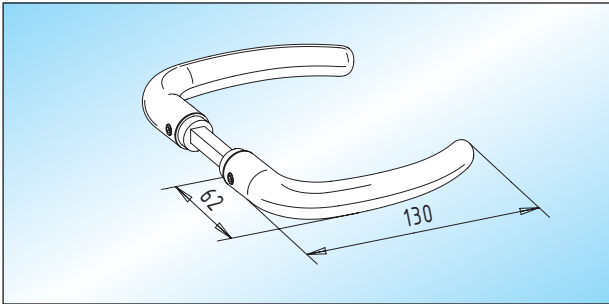

Lever handles

lever handles / bent form

lever handle set	22.120.0000. ___
female lever handle	22.122.0000. ___