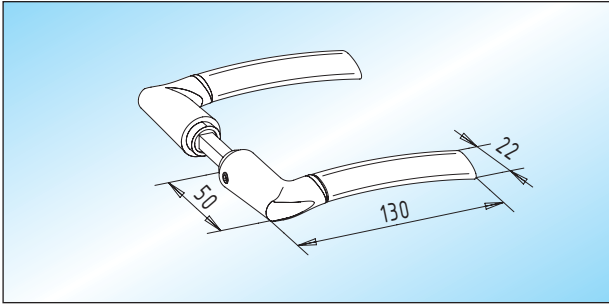

Lever handles with shoulder guide

■ suitable for locks "STUDIO" and "ATELIER F/R"

Lever handles

lever handles / oval form

shoulder: brass polished chrome / lever part: aluminium steel

lever handle set	22.116.0000.399
female lever handle	22.118.0000.399