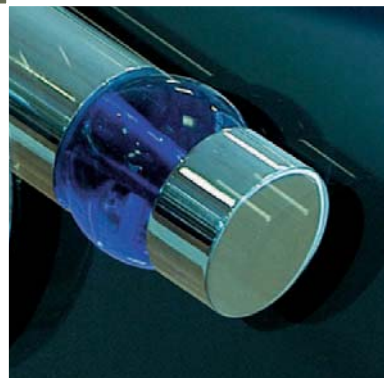

Lever handles

Lever handles

Lever handles and lock, the perfect combination.

3

CONTENTS

Materials and surface finishes 106

Product information

Lever handles with shoulder guide 107 - 108

Lever handles with roses 109 - 110

Lever handles with function roses 111

3

Materials and surface finishes

Materials	Surface finishes code	Lever handles
Aluminium	E4/C-0 silver ... 112	●
	E4/EV 2 champagne ... 122	●
	RAL 9010 pure white ... 250	●
	RAL 9016 traffic white ... 255	●
	E4/S5/EV 5 similar gold ... 132	●
	E4/C 34 dark bronze ... 152	●
	E4/C 31 similar stainless steel ... 137	●
	special anodized ... 199	●
	RAL coated ... 295	●
Brass	polished ... 318	●
	matt brushed ... 328	●
	satin chrome ... 372	●
	polished chrome ... 374	●
	velour nickel plated ... 376	●
	special colours ... 399	●
Stainless Steel	satin ... 426	●
	polished ... 416	●

Information:

Please note lever handles manufactured from different materials may display marginal dimensional differences from those shown.

Lever handles „mitred form“ and „bent form“ manufactured in brass material are available in surface finishes polished and matt brushed.