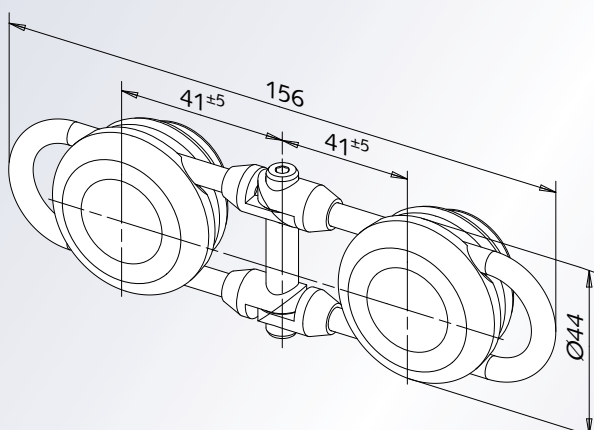

Design. Quality. Stainless Steel. Flush or supported

Technical details:

- for 8 mm single sheet toughened glass
- max. leaf weight 40 kg
- max. leaf width 1.000 mm
- all-stainless steel (satin)
- flush or supported
- easy to assemble
- "0"- position adjustment ± 5 mm horizontal, ± 2 mm vertical
- fixing: glass - wall / glass - glass
- simple glass preparation
- tested with 250.000 cycles (specification of cycles according to DIN EN 14428: 20.000)

Accessories:

- connectors and shower door knobs
- stabilizing bar with accessories
- magnetic seals

Shower hinge "glass - wall"

Connector "glass - wall"

Shower hinge "glass - glass" / 90° - 180°

Connector "glass - glass" / 90° - 180°