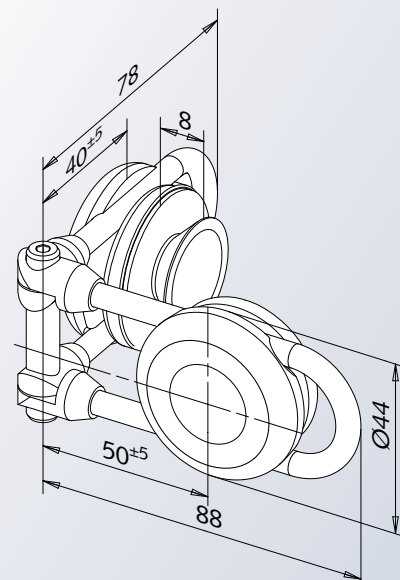

Design. Quality. Stainless Steel. Flush or supported

Technical details:

- for 8 mm single sheet toughened glass
- max. leaf weight 40 kg
- max. leaf width 1.000 mm
- all-stainless steel (satin)
- flush or supported
- easy to assemble
- "0"- position adjustment ± 5 mm horizontal, ± 2 mm vertical
- fixing: glass - wall / glass - glass
- simple glass preparation
- tested with 250.000 cycles (specification of cycles according to DIN EN 14428: 20.000)

Accessories:

- connectors and shower door knobs
- stabilizing bar with accessories
- magnetic seals

Shower hinge "glass - wall"

Connector "glass - wall"

Shower hinge "glass - glass" / 90° - 180°

Connector "glass - glass" / 90° - 180°