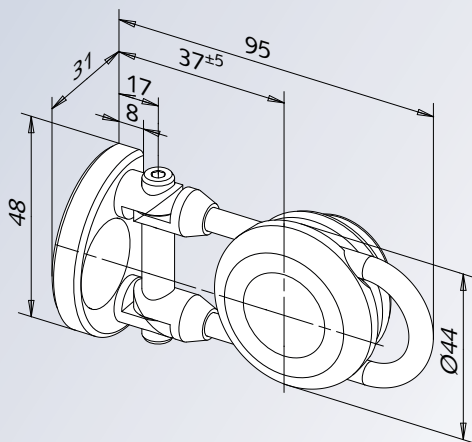

Design. Quality. Stainless Steel. Flush or supported

Technical details:

- for 8 mm single sheet toughened glass
- max. leaf weight 40 kg
- max. leaf width 1.000 mm
- all-stainless steel (satin)
- flush or supported
- easy to assemble
- "0"- position adjustment ± 5 mm horizontal, ± 2 mm vertical
- fixing: glass - wall / glass - glass
- simple glass preparation
- tested with 250.000 cycles (specification of cycles according to DIN EN 14428: 20.000)

Accessories:

- connectors and shower door knobs
- stabilizing bar with accessories
- magnetic seals

Shower hinge "glass - wall"

Connector "glass - wall"

Shower hinge "glass - glass" / 90° - 180°

Connector "glass - glass" / 90° - 180°