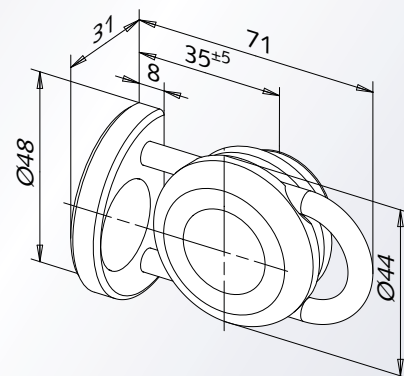

Design. Quality. Stainless Steel. Flush or supported

Technical details:

- for 8 mm single sheet toughened glass
- max. leaf weight 40 kg
- max. leaf width 1.000 mm
- all-stainless steel (satin)
- flush or supported
- easy to assemble
- "0"- position adjustment ± 5 mm horizontal, ± 2 mm vertical
- fixing: glass - wall / glass - glass
- simple glass preparation
- tested with 250.000 cycles (specification of cycles according to DIN EN 14428: 20.000)

Accessories:

- connectors and shower door knobs
- stabilizing bar with accessories
- magnetic seals

Shower hinge "glass - wall"

Connector "glass - wall"

Shower hinge "glass - glass" / 90° - 180°

Connector "glass - glass" / 90° - 180°